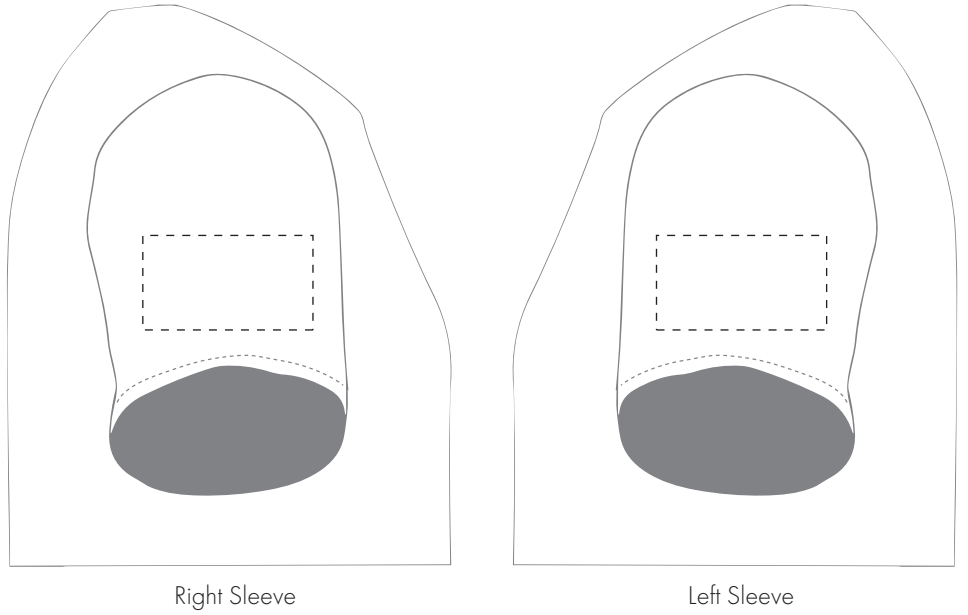

Your Ref:	Quantity:	Product Code: TF006
Our Ref:	Version: 1	Product Colour: White

**PRINTING CONCERNS: PRINT MAY DISCOLOUR**

**PRODUCT INFO: DUE TO THE NATURE OF THE PRODUCT THE PRINT POSITION MAY VARY BY 2 - 3 MM**

**Madeira Thread Colours**

The dashed line is to demonstrate print area and will not appear on your printed item

- Colour 1
- Colour 1
- Colour 1
- Colour 1

ARTWORK SCALE 25%

ARTWORK SCALE 100%  
Max print area 90mm x 50mm